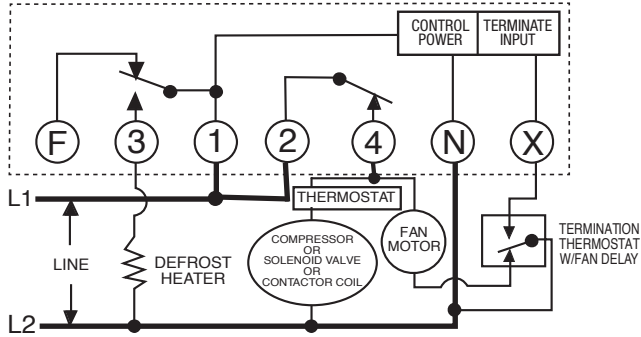

Commonly Used Wiring Diagrams

1 8145 Replacement Mode A - No Label Required

DEFAULT (Out of the Box)