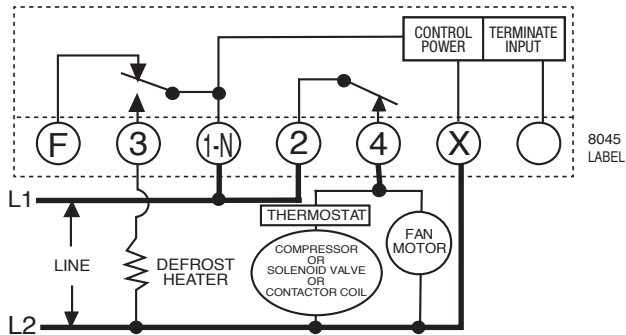

Time Initiated

Temperature, Pressure or Time Terminated

Specifier's Guide

Furnish and install a Grässlin DTAV40 defrost control which automatically adjusts between 120 VAC and 240 VAC operation and shall have defrost initiation times settable to the quarter hour via captive trippers at 15 minute intervals. The defrost timer shall be housed in a NEMA 3R indoor/outdoor plastic enclosure. The relay output will be rated for 40 A Resistive, 2HP @ 240 VAC. Defrost termination to be by time (and by a remote temperature or pressure switch).

Commonly Used Wiring Diagrams

1 8145 Replacement Mode A - No Label Required

DEFAULT (Out of the Box)

2 8045 Replacement Mode A with 8045 Terminal Block Label Applied

3 8141 Replacement Mode A with 8141 Terminal Block Label Applied

DTAV40 Product Line

Intermatic SKU	Description	Enclosure	Time Switch features
DTAV40	40 Amp Auto Volt Defrost control with outdoor enclosure	NEMA 3R Raintight plastic	24-hour analog, Captive trippers, 15 minute switching intervals
DTAV40IM	40 Amp Auto Volt Defrost control with metal enclosure	NEMA 1 Metallic not raintight	24-hour analog, Captive trippers, 15 minute switching intervals
DTAV40M	40 Amp Auto Volt Defrost control mechanism only	None	24-hour analog, Captive trippers, 15 minute switching intervals
DTAV40Q	40 Amp Auto Volt Defrost control with outdoor enclosure and battery backup	NEMA 3R Raintight plastic	24-hour analog, Captive trippers, 15 minute switching intervals, Quartz battery backup
DT-B	Bracket Mount accessory (Non-metallic)	None	None