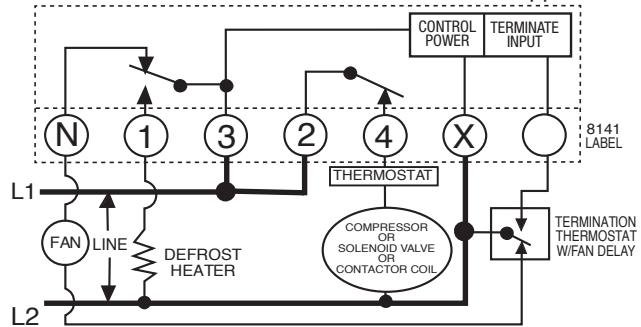

Time Initiated

Temperature, Pressure or Time Terminated

Specifier's Guide

Furnish and install a Grässlin DTAV40 defrost control which automatically adjusts between 120 VAC and 240 VAC operation and shall have defrost initiation times settable to the quarter hour via captive trippers at 15 minute intervals. The defrost timer shall be housed in a NEMA 3R indoor/outdoor plastic enclosure. The relay output will be rated for 40 A Resistive, 2HP @ 240 VAC. Defrost termination to be by time (and by a remote temperature or pressure switch).

Commonly Used Wiring Diagrams

1 8145 Replacement Mode A - No Label Required

DEFAULT (Out of the Box)

2 8045 Replacement Mode A with 8045 Terminal Block Label Applied

3 8141 Replacement Mode A with 8141 Terminal Block Label Applied

DTAV40 Product Line

Intermatic SKU	Description	Enclosure	Time Switch features
DTAV40	40 Amp Auto Volt Defrost control with outdoor enclosure	NEMA 3R Raintight plastic	24-hour analog, Captive trippers, 15 minute switching intervals
DTAV40IM	40 Amp Auto Volt Defrost control with metal enclosure	NEMA 1 Metallic not raintight	24-hour analog, Captive trippers, 15 minute switching intervals
DTAV40M	40 Amp Auto Volt Defrost control mechanism only	None	24-hour analog, Captive trippers, 15 minute switching intervals
DTAV40Q	40 Amp Auto Volt Defrost control with outdoor enclosure and battery backup	NEMA 3R Raintight plastic	24-hour analog, Captive trippers, 15 minute switching intervals, Quartz battery backup
DT-B	Bracket Mount accessory (Non-metallic)	None	None