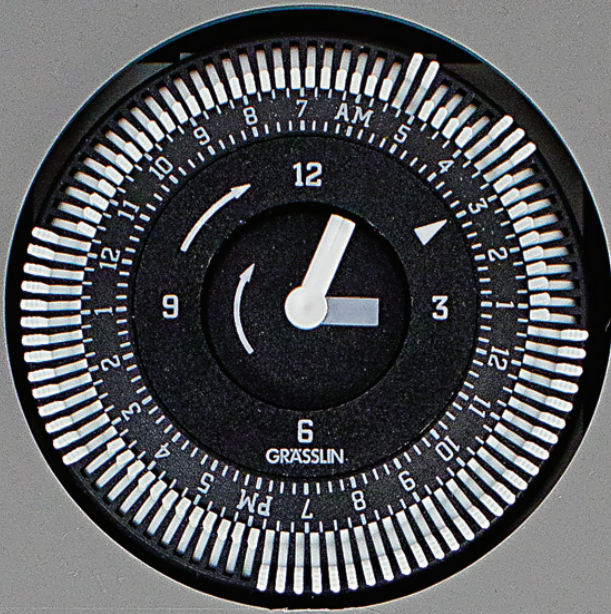

Auto-Voltage Defrost Timer

 REFRIGERATION

 DEFROST

GRASSLIN™
by **INTERMATIC®**

DTAV40

Auto-Voltage means ONE defrost timer is ALL YOU NEED!

Intermatic/Grässlin's Defrost controls just got even better!

The DTAV40 defrost control **automatically** selects the appropriate voltage between 120VAC and 240VAC without the use of a dip switch-selector pins.

Application:

The DTAV40 is applicable to air defrost (compressor shutdown) and electric or hot gas defrost systems where the defrost is terminated by the timer or when the coil is frost free, as sensed by a temperature or pressure switch, even though the programmed defrost termination time has not been reached. The time termination functions as a fail-safe and will terminate the defrost cycle if the temperature or pressure switch fails to do so.

SUPCO P/L

S804100	S804500	S814100	S814500
S804120	S804520	S814120	S814520

Precision

All 6000 series defrost timers

DTAV40 (24-Hour)

Captive trippers are independently adjustable to allow for full or partial defrost cycles at 15 minute intervals