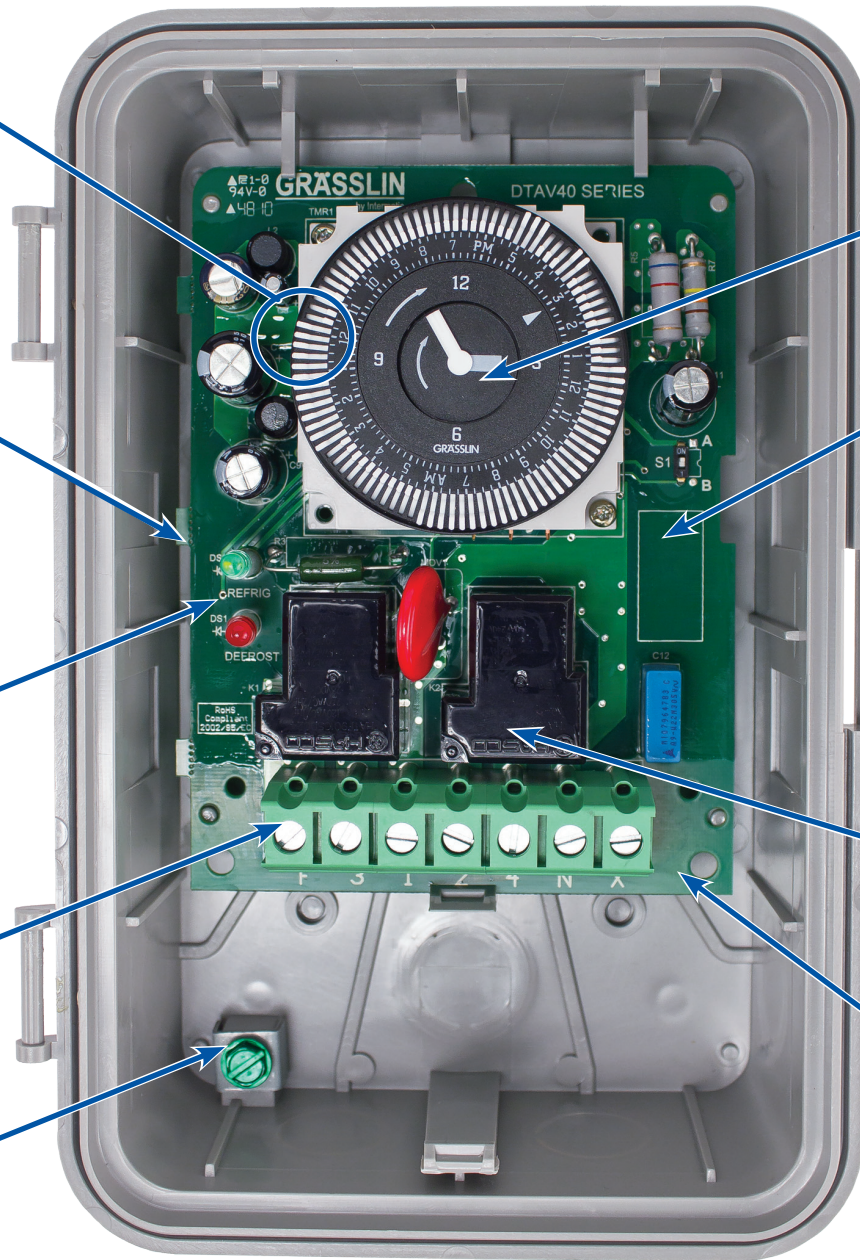

Application:

The DTAV40 is applicable to air defrost (compressor shutdown) and electric or hot gas defrost systems where the defrost is terminated by the timer or when the coil is frost free, as sensed by a temperature or pressure switch, even though the programmed defrost termination time has not been reached. The time termination functions as a fail-safe and will terminate the defrost cycle if the temperature or pressure switch fails to do so.

SUPCO P/L

S804100	S804500	S814100	S814500
S804120	S804520	S814120	S814520

Precision

All 6000 series defrost timers

DTAV40 (24-Hour)

Captive trippers are independently adjustable to allow for full or partial defrost cycles at 15 minute intervals

No tools required!
Our "GUTS" simply snap into existing enclosures

Red and Green LEDs indicate refrigeration or defrost cycle

Large screw terminals for easy wiring #8AWG

Ground lug termination

Real-time clock face

Time Initiated

Temperature, Pressure or Time Terminated

Specifier's Guide

Furnish and install a Grässlin DTAV40 defrost control which automatically adjusts between 120 VAC and 240 VAC operation and shall have defrost initiation times settable to the quarter hour via captive trippers at 15 minute intervals. The defrost timer shall be housed in a NEMA 3R indoor/outdoor plastic enclosure. The relay output will be rated for 40 A Resistive, 2HP @ 240 VAC. Defrost termination to be by time (and by a remote temperature or pressure switch).