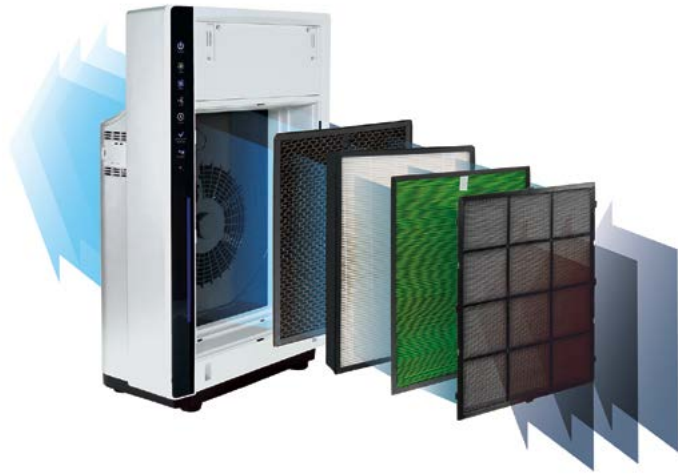

AP260

AIR PURIFIERS

FRIEDRICH

1883

THE EXPERTS IN ROOM AIR CONDITIONING

AP260 Air Purifier

Smart features for fast, effective and easy purification of the air in your home

The AP260 5-stage air purifier is an innovation in air quality technology designed to remove pollutants from your air ranging in size from large particles down to airborne bacteria, harmful gases and unwanted odors for spaces up to 260 square feet.

RATED FOR
260
SQ. FT. ROOMS

Superior air filtration

5-Stage Filtration:

- Pre-filter, multi-filter, HEPA filter, carbon filter and plasma generator
- Effectively filters dust, pollen, mold spores, pet dander and tobacco smoke, among other pollutants
- Enhanced HEPA filter captures up to 99.97% of all particles as small as .3 microns.

Greater Filter Surface Area:

- Over 4,700 square inches of filter media surface area
- 4 X more filter area than a competitive brand in the same category

Air purification you can see

- Unique color-changing Air Quality LED display changes color to indicate air quality
- Intelligent Auto Operation automatically adjusts its cleaning levels to detected pollutant changes
- Ultra quiet night function adjusts sound level and brightness to conform to a dimmed, quieter mode at night, purifying virtually undetected.