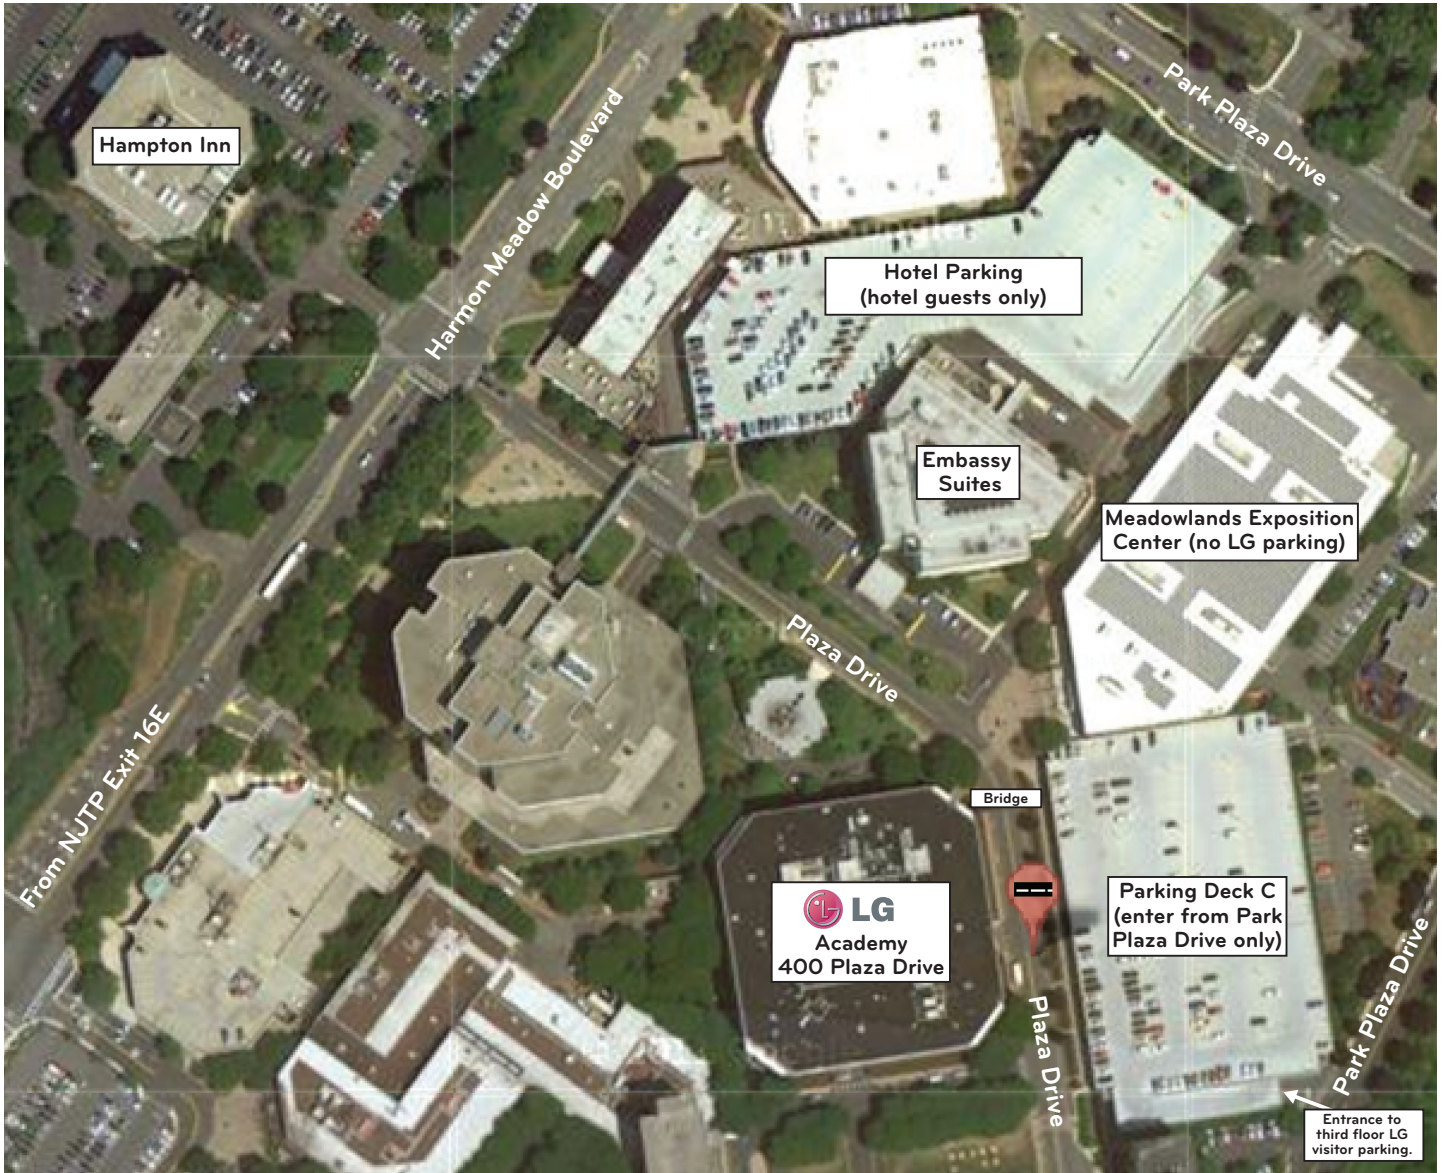

GROUND TRANSPORTATION - PARKING

Parking is available at your hotel, but if you need to park closer to the academy, all visitors must use the third (roof) level of Parking Deck C (7'0" clearance). Parking for larger vehicles is available just outside Deck C, but spaces are limited.

Enter Parking Deck C from Park Plaza Drive only. Take the stairs down to level two, and walk across the covered bridge to the front door of 400 Plaza Drive.