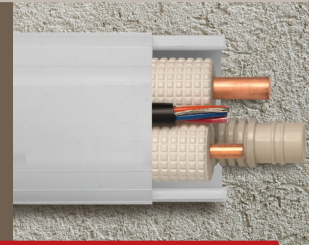

INABA DENKO

SLIMDUCT®

THE ORIGINAL PREMIUM GRADE LINESET DUCTING

New! Duct & Fitting Kit.

Boxed kit includes 13' of duct and all essential fittings to hide and protect the lineset for a typical A/C installation. Kit available in 2 sizes • SDK77 • SDK100 White only.

Ordering Information

Code	Description	Qty.
85005	SDK77W - 2 3/4" White Kit	1
85105	SDK100W - 3 3/4" White Kit	1