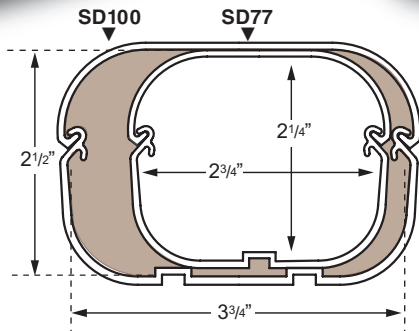

INABA DENKO

SLIMDUCT®

THE ORIGINAL PREMIUM GRADE LINESET DUCTING

New! Duct & Fitting Kit.

Boxed kit includes 13' of duct and all essential fittings to hide and protect the lineset for a typical A/C installation. Kit available in 2 sizes • SDK77 • SDK100 White only.

Ordering Information

Code	Description	Qty.
85005	SDK77W - 2 3/4" White Kit	1
85105	SDK100W - 3 3/4" White Kit	1