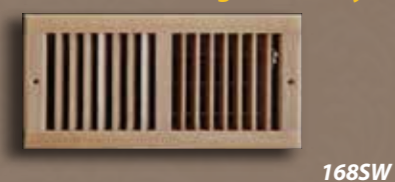

Curved Blade Sidewall & Ceiling - 2 Way

Stamped Curved Blade Sidewall & Ceiling

Stamped Curved Blade Return Grille

Stamped Plated Metal Floor Register

Solid Oak Flush Mount Floor Register

Mobile Home Floor Diffuser

Baseboard - Sidewall Supply

Stamped Sidewall & Ceiling

Bar Type Ceiling & Sidewall - 2 Way

Curved Blade Sidewall & Ceiling - 2 Way

Stamped Curved Blade Sidewall & Ceiling

Stamped Return Air Grille

Stamped Plated Metal Floor Register

Solid Oak Sidewall Register - 2 Way

Deluxe Floor Register

Stamped Sidewall & Ceiling Registers

Stamped Sidewall & Ceiling

Square Ceiling Directional Diffuser

Curved Blade Sidewall & Ceiling - 3 Way

Stamped Curved Blade Sidewall & Ceiling