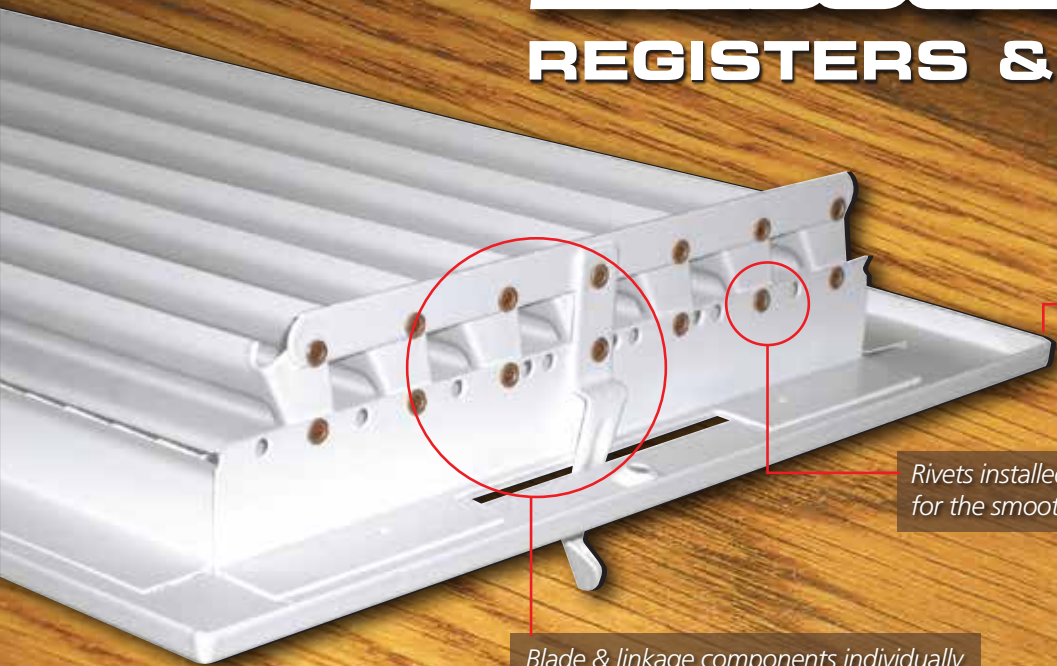

# SmoothGlide™ REGISTERS & GRILLES

High quality steel or aluminum components.

Rivets installed AFTER assembly for the smoothest operation.

Blade & linkage components individually powder-coated BEFORE assembly.

The decades old practice of painting a register and damper after it has been assembled leads to chipping paint, unpainted exposed surfaces, frozen linkage parts, rattling damper blades, and ultimately... rust. The process saves time and money. It's the best way to build a cheap register cheaply. We can't and won't ever build our registers that way again.

High quality steel or aluminum components.

Easy to use filter grille latch is powder-coated BEFORE installation and requires no screwdriver to open.