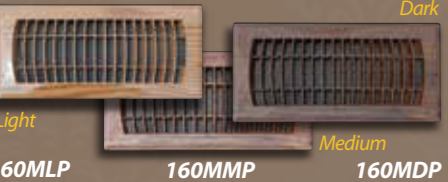

ABS Composite Floor Register - Wood Finish Dark