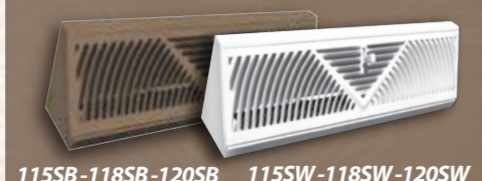

Stamped Return Air Filter Grille

Stamped Plated Metal Floor Register

Solid Oak Baseboard Diffuser - 2 Way

Heavy Duty Floor Grilles

Baseboard Diffuser - Single Damper

Stamped Sidewall & Ceiling

Bar Type Ceiling & Sidewall - 3 Way

Curved Blade Sidewall & Ceiling - 4 Way

Stamped Curved Sidewall & Ceiling

Fixed Bar Type Return Air Grille

Stamped Plated Metal Floor Register

Stamped Plated Metal Baseboard Diffuser

Baseboard Diffuser - 15" 18" 24"

Baseboard Diffuser - Single Damper

Square Ceiling Directional Diffuser

Plated Bar Type Ceiling & Sidewall

Plated Curved Blade Sidewall & Ceiling

Access Door Panels

Aluminum Fixed Bar Type Return Air Grille