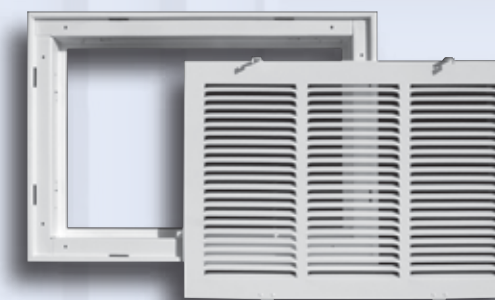

TRUaire REGISTERS & GRILLES™

REGISTERS • GRILLES • DIFFUSERS