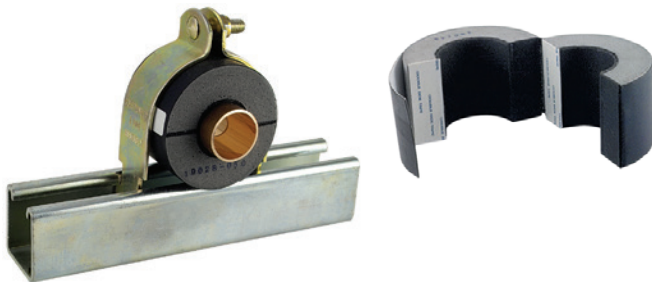

INSULATED TUBING & PIPE SUPPORTS

HVAC Refrigeration Components

New Innovations for HVACR

CUSH-A-NATOR®

- Extreme Temp. -65°F to 340°F
- Standard Temp. Range -50°F to 275°F
- Made in the United States
- Longer Life Against Vibration Fatigue

CUSH-A-BLOCK

- Built-in Channel Guide
- Embedded Fasteners
- Easy-carry Hand Grip
- Water Flow-through

CUSH-A-THERM™

- Temp. Range: -70°F to +250°F
- Maintains Thermal Barrier Protection
- Prevents Condensation Leaks
- Self-Extinguishing Polyurethane

SNAP-A-SADDLE™

- Temp. Range: -50° to 275°F
- Available in Both Black & White
- Easy Installation
- Made in the United States

www.ZSi-Foster.com

(800) 323-7053

ZSi-Foster

Springfield, MO | Canton, MI | La Mirada, CA

INSULATED TUBING & PIPE SUPPORTS

HVAC Refrigeration Components

ALPHA SERIES™

SADDLE-UP

CUSH-A-CLAW™

CUSH-A-GRIP

AIRSTRIP™

CUSH-A-CLIP™