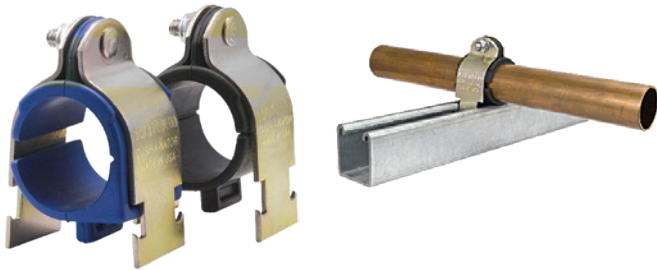

INSULATED TUBING & PIPE SUPPORTS

HVAC Refrigeration Components

New Innovations for HVACR

CUSH-A-NATOR®

- Extreme Temp. -65°F to 340°F
- Standard Temp. Range -50°F to 275°F
- Made in the United States
- Longer Life Against Vibration Fatigue