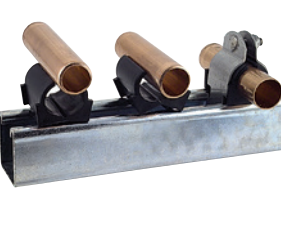

INSULATED TUBING & PIPE SUPPORTS

HVAC Refrigeration Components

ALPHA SERIES™

SADDLE-UP

CUSH-A-CLAW™

CUSH-A-GRIP

AIRSTRIP™

CUSH-A-CLIP™

CUSH-A-CLAMP®

QUICK-CLIP

CUSH-A-CLICK

LOOP CLAMPS

CUSH-A-STRIP™

GAMMA PADS

CUSH-A-RING

CAL-CLAMP